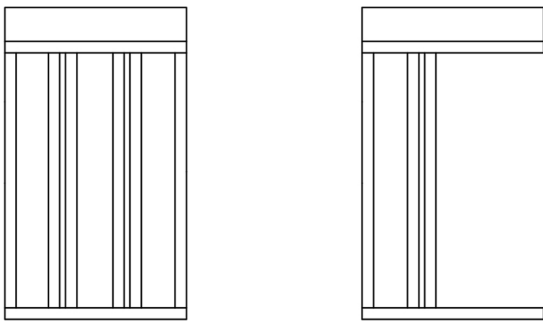

MIES TWIN TABLE

D A W K I N S

MIES

Design: *Michael Dawkins*

MIES TWIN TABLE

•Size: 16" l x 16" w x 27.5" h

•SKU Finishes:

NB natural brass

VB varnished brass

PN polished nickel

•Technical Details:

Frame in Brass

3" clear acrylic top